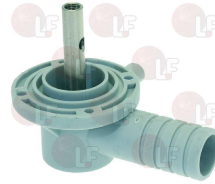

SAMMIC 2313126

3743502 WASH ARM ASSY UPPER SUPPORT
for Glasswasher/Cupwasher (SAMMIC) SL-20 - SL-21