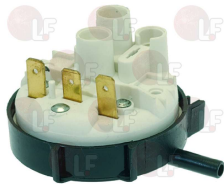

SAMMIC 6420114

Pressure switches

3320175 PRESSURE SWITCH 130/40 mm 16A 250V
1 level
operating temperature 85°C
for Pan/utensilwashing machines (SAMMIC) SU-600S

SAMMIC 2302816

3320117 PRESSURE SWITCH 40/15 mm 250V 16A
1 level
for Dishwasher (FAGOR) FI-30 - FI-48 - FI-50
FI-64 - FI-72
for Glasswasher/Cupwasher (SAMMIC) SL-18 - SL-19