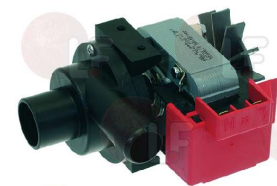

SAMMIC 2302815

Probes

3445273 TEMPERATURE PROBE NTC
cable length 1000 mm - bulb \varnothing 6x55 mm
connection \varnothing 1/8"
for SAMMIC DISHWASHER SU600S

SAMMIC 2311663

Pumps

3122181 DRAIN ELECTRO-PUMP 100W 220V 50Hz
inlet external \varnothing 30 mm - outlet external \varnothing 23 mm