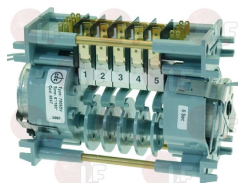

Suitable for:

SAMMIC

3322260 PROGRAMMER 7805DV 5 CAMS
50Hz - without pin
1°cycle 6" - 2°cycle 180"
for Dishwasher (IME OMNIWASH) GL1040 - GL1240 SEI1PCQ
for Dishwasher (SAB ITALIA) K1.5P
for Dishwasher (UNIC) A61A
for Dishwasher hood type (AFI) A1000L
for Dishwasher hood type (HILTA) W13
for Dishwasher hood type (NOSEM) K601
for Dishwasher hood type (NUOVA SIMONELLI) LTM1500
for Dishwasher hood type (SO.WE.BO.) 6.1P
for Dishwasher hood type (STORME) L501

SAMMIC 2306348

3322277 TIMER PWE 3 CAMS
230V 50/60Hz
cycle 120 seconds
for Glasswasher/Cupwasher (SAMMIC) SL-18