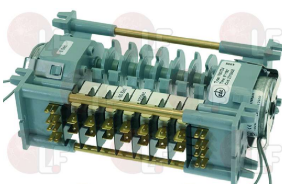

SAMMIC 2310454

3322290 TIMER 7807DV 7 CAMS
1st cycle 180 seconds
2nd cycle 6 seconds
230V 50Hz
for Dishwasher (SAMMIC) SL-800B