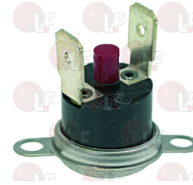

SAMMIC 2309897

Contact thermostats

3443069 CONTACT THERMOSTAT
for SAMMIC DISHWASHER SL18-SL19

SAMMIC 2309043

3444607 CONTACT THERMOSTAT 110°C
with manual reset
for ELETTOBAR E41-E42-E45-E46-E50-E51-E52
NIAGARA40/51-RIVER50/61-46F-460F-E35H-E40H
for COLGED BETA235/240/245/250/253-SILVER35/40/45
for SAMMIC DISHWASHER SU600S
for ZANUSSI LS3-LS7-LS8-LS12-LS62-LS63-LS64-L010