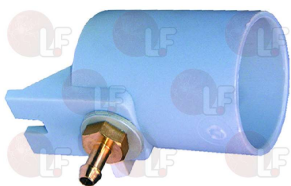

SAMMIC 2313131

3060106 COMPLETE AIR CHAMBER
dimensions $\varnothing$ 44 x h78mm
for Dishwasher (SAMMIC) E-300 - S-290 - S-350
S-550 - S-750 - S-750A - SB-290 - SB-350
SB-550 - SB-750 - SB-750A - SP-23 - SP-23B
SP-290 - SP-350 - SP-550 - SP-550B - SP-800
for Dishwasher hood type (SAMMIC) E-1000 - LV-1100
LV-1200 - SC-1100 - SC-1200
for Glasswasher/Cupwasher (SAMMIC) E-19 - LVT-19
S-20 - S-21 - S-23 - SB-22 - SB-23 - SV-19
SV-20 - SV-21 - SV-21B