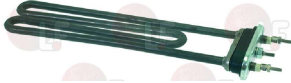

SAMMIC 2309094

3455011 HEATING ELEMENT 1500W 230W

length 115 mm - width 195 mm
flange 50x25 mm
for Glasswasher/Cupwasher (SAMMIC) SL-19 - SL-20

SAMMIC 2313119

Suitable for:

SAMMIC

3355585 HEATING ELEMENT 2000W 220V
 immersed length 250 mm - width 60 mm
 flange 80x29 mm
 for Glasswasher/Cupwasher (LINEA BLANCA) LC-80
 for Glasswasher/Cupwasher (SAMMIC) E-19 - LVT-18
 LVT-18A - LVT-18H