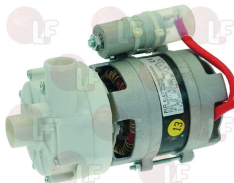

SAMMIC 2310969

3122482 ELECTRO-PUMP FIR 2211DX 0.10HP 220/240V
inlet external $\varnothing$ 28 mm - outlet external $\varnothing$ 28 mm
motor revolutions 2800
0.10HP 220/240V 50Hz 1.1A - capacitor 5 μ F
for Glasswasher/Cupwasher (SAMMIC) SL-18 - SL-19