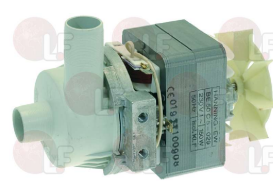

SAMMIC 4309102

3122483 DRAIN ELECTRO-PUMP 150W 230V 50Hz
inlet external $\varnothing$ 24 mm - outlet external $\varnothing$ 24 mm
for Pan/utensilwashing machines (SAMMIC) SU-600S