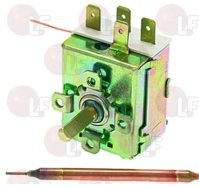

Suitable for:

Suitable for:

3444004 THERMOSTAT TR2 0-90°C

D-shaped pin $\varnothing$ 6x4.6 mm
capillary 1500 mm - 15A 250V
bulb $\varnothing$ 6.5x95 mm
for Dishwasher (BONNET) IN036
for Dishwasher (COMENDA) F20 - F45 - LF320
for Dishwasher (LINEA BLANCA) LC-1500 - LC-1700
LC-2000 - LC-2300 - LC-2300TR - LC-2600
LC-2800
for Dishwasher (SAMMIC)
for Dishwasher (THIRODE) VSL450
for Dishwasher conveyor type (COMENDA) - Series AC
Series ACR - Series ACS - Series S - Series SNL
for Dishwasher hood type (LINEA BLANCA) LC-3500
LC-4000
for Glasswasher/Cupwasher (COMENDA) B11T